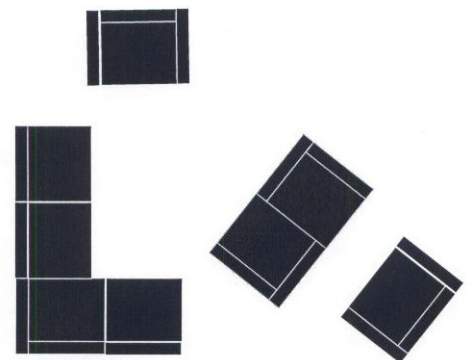

Option 1

Option 2

Option 3

Option 4

Option 5

Option 6

Option 7

Option 8

Option 9

Option 10

Option 11

Option 12

**SACTIONAL FURNITURE**

12 Options Available! Each option comes with 8 bases and 16 sides.  
Available in black or mushroom.

**DISTINCTIVE**  
*Event Rentals*  
757-420-7000