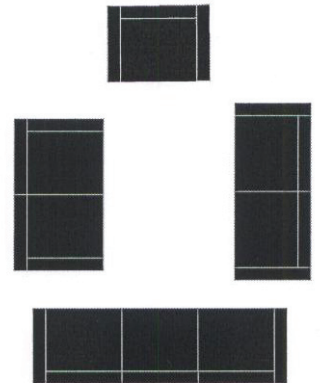

Option 1

Option 2

Option 3

Option 4

Option 5

Option 6

Option 7

Option 8

Option 9

Option 10

Option 11

Option 12

**SACTIONAL FURNITURE**

12 Options Available! Each option comes with 8 bases and 16 sides.  
Available in black or mushroom.

**DISTINCTIVE**  
*Event Rentals*  
757-420-7000