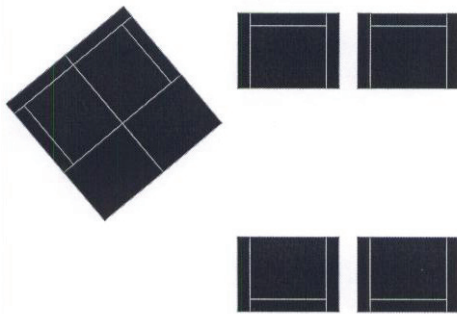

Option 1

Option 2

Option 3

Option 4

Option 5

Option 6

Option 7

Option 8

Option 9

Option 10

Option 11

Option 12

**SACTIONAL FURNITURE**

12 Options Available! Each option comes with 8 bases and 16 sides.  
Available in black or mushroom.

**DISTINCTIVE**  
*Event Rentals*  
757-420-7000