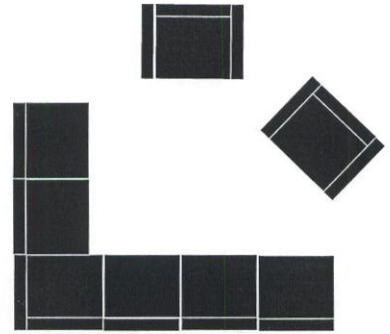

Option 1

Option 2

Option 3

Option 4

Option 5

Option 6

Option 7

Option 8

Option 9

Option 10

Option 11

Option 12

**SACTIONAL FURNITURE**

12 Options Available! Each option comes with 8 bases and 16 sides.  
Available in black or mushroom.

**DISTINCTIVE**  
*Event Rentals*  
757-420-7000