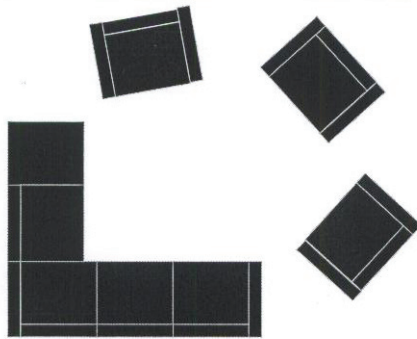

Option 1

Option 2

Option 3

Option 4

Option 5

Option 6

Option 7

Option 8

Option 9

Option 10

Option 11

Option 12

**SACTIONAL FURNITURE**

12 Options Available! Each option comes with 8 bases and 16 sides.  
Available in black or mushroom.

**DISTINCTIVE**  
*Event Rentals*  
757-420-7000